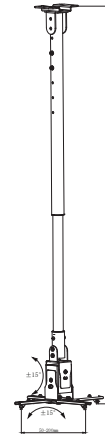

Short through

SH S06P

• Cable Management

- Profile
 820~1200mm
- Swivel Range
 +20° ~ -20°
- Rotation
 360°
- Tilt Range
 +20° ~ -20°
- Mounting Range
 180~400mm
- Weight Capacity
 26 Kg

SH TS08

• Projector/Laptop Trolley Stand

- Tilt Range
 +12° ~ -12°
- Profile
 950~1450mm
- Weight Capacity
 10 Kg

SH 07P

● Cable Management

- Profile
255mm
- Swivel Range
+8° ~ -8°
- Rotation
360°
- Tilt Range
+20° ~ -20°
- Mounting Range
130~470mm
- Weight Capacity
45 Kg

SH 01P

Profile	Swivel Range	Rotation	Tilt Range	Mounting Range	Weight Capacity
380~580mm	15°~15°	360°	+15° ~ -15°	54~320mm	13.5 Kg

SH 08P

● Cable Management

Profile	Swivel Range	Rotation	Tilt Range	Mounting Range	Weight Capacity
745~1145mm	+8° ~ -8°	360°	+20° ~ -20°	130~470mm	35 Kg

SH 08PB

● Cable Management

Profile	Swivel Range	Rotation	Tilt Range	Mounting Range	Weight Capacity
745~1145mm	+8° ~ -8°	360°	+20° ~ -20°	130~470mm	35 Kg

SH 02P

			
650~1000mm	+15° ~ -15°	+15° ~ -15°	25 Kg