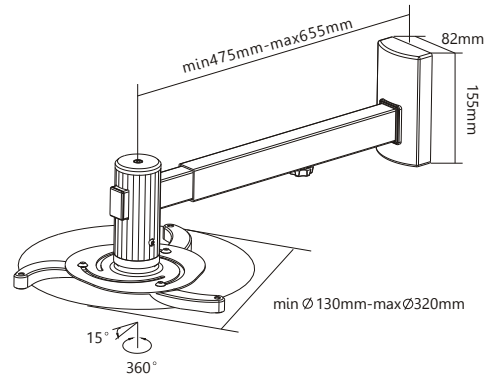

PROJECTOR MOUNTS

SKILL MOUNT سكيل ماونت
Electronics Trading LLC لتجارة الالكترونيات ش ذ م م

Short through

SH S05P

• Cable Management

- Profile
 475~655mm
- Rotation
 360°
- Tilt Range
 0 ~ -15°
- Mounting Range
 130~320mm
- Weight Capacity
 10 Kg

Short through

SH S06P

• Cable Management

- Profile
 820~1200mm
- Swivel Range
 +20° ~ -20°
- Rotation
 360°
- Tilt Range
 +20° ~ -20°
- Mounting Range
 180~400mm
- Weight Capacity
 26 Kg

SH TS08

• Projector/Laptop Trolley Stand

- Tilt Range
 +12° ~ -12°
- Profile
 950~1450mm
- Weight Capacity
 10 Kg

SH 07P

● Cable Management

- Profile
255mm
- Swivel Range
+8° ~ -8°
- Rotation
360°
- Tilt Range
+20° ~ -20°
- Mounting Range
130~470mm
- Weight Capacity
45 Kg

SH 01P

Profile	Swivel Range	Rotation	Tilt Range	Mounting Range	Weight Capacity
380~580mm	15°~15°	360°	+15° ~ -15°	54~320mm	13.5 Kg

SH 08P

● Cable Management

Profile	Swivel Range	Rotation	Tilt Range	Mounting Range	Weight Capacity
745~1145mm	+8° ~ -8°	360°	+20° ~ -20°	130~470mm	35 Kg