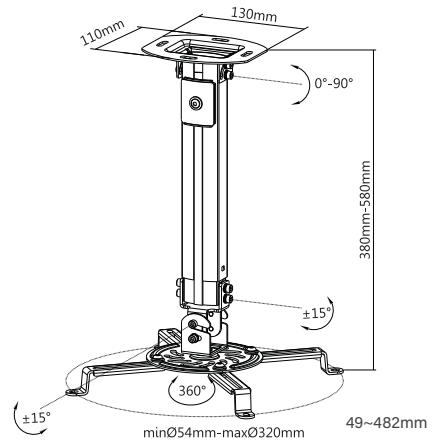

- Tilt Range
 +12° ~ -12°
- Profile
 950~1450mm
- Weight Capacity
 10 Kg

SH 07P

● Cable Management

- Profile
255mm
- Swivel Range
+8° ~ -8°
- Rotation
360°
- Tilt Range
+20° ~ -20°
- Mounting Range
130~470mm
- Weight Capacity
45 Kg

SH 07PB

● Cable Management

- Profile
255mm
- Swivel Range
+8° ~ -8°
- Rotation
360°
- Tilt Range
+20° ~ -20°
- Mounting Range
130~470mm
- Weight Capacity
45 Kg

SH 011P

- Profile
150mm
- Swivel Range
15°~15°
- Rotation
360°
- Tilt Range
+15° ~ -15°
- Mounting Range
54~320mm
- Weight Capacity
13.5 Kg

SH 01P

Profile	Swivel Range	Rotation	Tilt Range	Mounting Range	Weight Capacity
380~580mm	15°~15°	360°	+15° ~ -15°	54~320mm	13.5 Kg

SH 08P

● Cable Management

Profile	Swivel Range	Rotation	Tilt Range	Mounting Range	Weight Capacity
745~1145mm	+8° ~ -8°	360°	+20° ~ -20°	130~470mm	35 Kg

SH 08PB

● Cable Management

Profile	Swivel Range	Rotation	Tilt Range	Mounting Range	Weight Capacity
745~1145mm	+8° ~ -8°	360°	+20° ~ -20°	130~470mm	35 Kg

SH 02P

			
650~1000mm	+15° ~ -15°	+15° ~ -15°	25 Kg