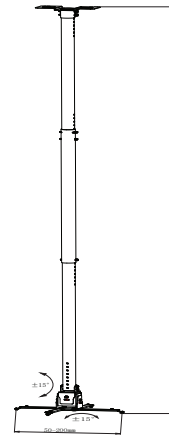

SH 04P

1020~3000mm	+15° ~ -15°	+15° ~ -15°	25 Kg