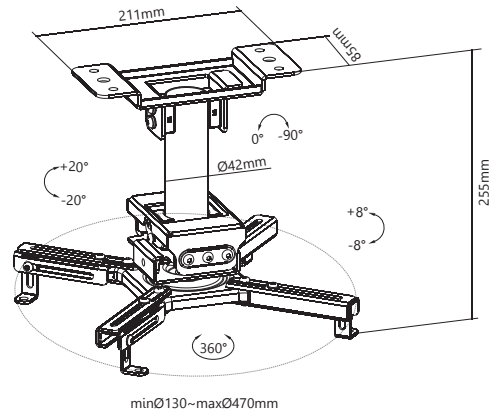

Short through

SH S06P

• Cable Management

- Profile
 820~1200mm
- Swivel Range
 +20° ~ -20°
- Rotation
 360°
- Tilt Range
 +20° ~ -20°
- Mounting Range
 180~400mm
- Weight Capacity
 26 Kg

SH TS08

• Projector/Laptop Trolley Stand

- Tilt Range
 +12° ~ -12°
- Profile
 950~1450mm
- Weight Capacity
 10 Kg

SH 07P

● Cable Management

- Profile
255mm
- Swivel Range
+8° ~ -8°
- Rotation
360°
- Tilt Range
+20° ~ -20°
- Mounting Range
130~470mm
- Weight Capacity
45 Kg

SH 07PB

● Cable Management

- Profile
255mm
- Swivel Range
+8° ~ -8°
- Rotation
360°
- Tilt Range
+20° ~ -20°
- Mounting Range
130~470mm
- Weight Capacity
45 Kg

SH 011P

- Profile
150mm
- Swivel Range
15°~15°
- Rotation
360°
- Tilt Range
+15° ~ -15°
- Mounting Range
54~320mm
- Weight Capacity
13.5 Kg

SH 01P

Profile	Swivel Range	Rotation	Tilt Range	Mounting Range	Weight Capacity
380~580mm	15°~15°	360°	+15° ~ -15°	54~320mm	13.5 Kg

SH 08P

● Cable Management

Profile	Swivel Range	Rotation	Tilt Range	Mounting Range	Weight Capacity
745~1145mm	+8° ~ -8°	360°	+20° ~ -20°	130~470mm	35 Kg