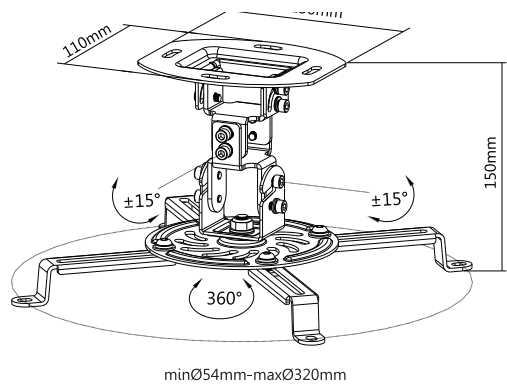

- Tilt Range
 +12° ~ -12°
- Profile
 950~1450mm
- Weight Capacity
 10 Kg

SH 07P

● Cable Management

- Profile
255mm
- Swivel Range
+8° ~ -8°
- Rotation
360°
- Tilt Range
+20° ~ -20°
- Mounting Range
130~470mm
- Weight Capacity
45 Kg

SH 07PB

● Cable Management

- Profile
255mm
- Swivel Range
+8° ~ -8°
- Rotation
360°
- Tilt Range
+20° ~ -20°
- Mounting Range
130~470mm
- Weight Capacity
45 Kg

SH 011P

- Profile
150mm
- Swivel Range
15°~15°
- Rotation
360°
- Tilt Range
+15° ~ -15°
- Mounting Range
54~320mm
- Weight Capacity
13.5 Kg

SH 01P

Profile	Swivel Range	Rotation	Tilt Range	Mounting Range	Weight Capacity
380~580mm	15°~15°	360°	+15° ~ -15°	54~320mm	13.5 Kg

SH 08P

● Cable Management

Profile	Swivel Range	Rotation	Tilt Range	Mounting Range	Weight Capacity
745~1145mm	+8° ~ -8°	360°	+20° ~ -20°	130~470mm	35 Kg

SH 08PB

● Cable Management

Profile	Swivel Range	Rotation	Tilt Range	Mounting Range	Weight Capacity
745~1145mm	+8° ~ -8°	360°	+20° ~ -20°	130~470mm	35 Kg

SH 02P

			
650~1000mm	+15° ~ -15°	+15° ~ -15°	25 Kg