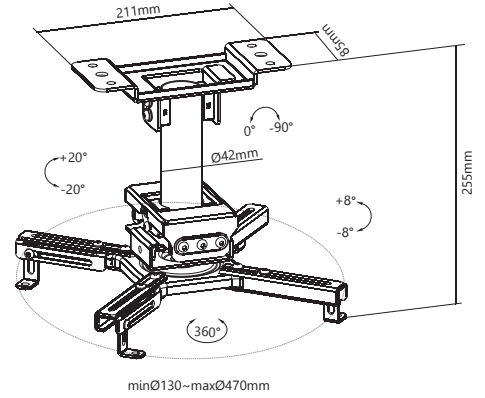

Short through

SH S06P

• Cable Management

- Profile
 820~1200mm
- Swivel Range
 +20° ~ -20°
- Rotation
 360°
- Tilt Range
 +20° ~ -20°
- Mounting Range
 180~400mm
- Weight Capacity
 26 Kg

SH TS08

• Projector/Laptop Trolley Stand

- Tilt Range
 +12° ~ -12°
- Profile
 950~1450mm
- Weight Capacity
 10 Kg

SH 07P

● Cable Management

- Profile
255mm
- Swivel Range
+8° ~ -8°
- Rotation
360°
- Tilt Range
+20° ~ -20°
- Mounting Range
130~470mm
- Weight Capacity
45 Kg

SH 07PB

● Cable Management

- Profile
255mm
- Swivel Range
+8° ~ -8°
- Rotation
360°
- Tilt Range
+20° ~ -20°
- Mounting Range
130~470mm
- Weight Capacity
45 Kg

SH 011P

- Profile
150mm
- Swivel Range
15°~15°
- Rotation
360°
- Tilt Range
+15° ~ -15°
- Mounting Range
54~320mm
- Weight Capacity
13.5 Kg

SH 01P

Profile	Swivel Range	Rotation	Tilt Range	Mounting Range	Weight Capacity
380~580mm	15°~15°	360°	+15° ~ -15°	54~320mm	13.5 Kg

SH 08P

● Cable Management

Profile	Swivel Range	Rotation	Tilt Range	Mounting Range	Weight Capacity
745~1145mm	+8° ~ -8°	360°	+20° ~ -20°	130~470mm	35 Kg