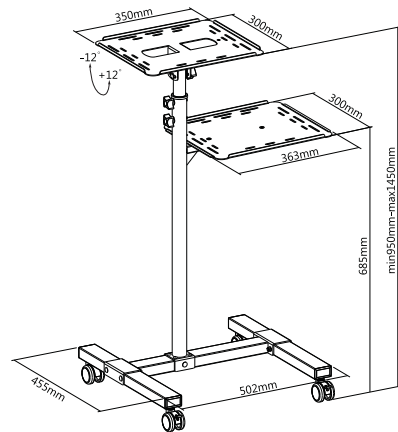

PROJECTOR MOUNTS

SKILL MOUNT سكيل ماونت
Electronics Trading LLC لتجارة الالكترونيات ش ذ م م

Short through

SH S05P

• Cable Management

- Profile
 475~655mm
- Rotation
 360°
- Tilt Range
 0 ~ -15°
- Mounting Range
 130~320mm
- Weight Capacity
 10 Kg

Short through

SH S06P

• Cable Management

- Profile
 820~1200mm
- Swivel Range
 +20° ~ -20°
- Rotation
 360°
- Tilt Range
 +20° ~ -20°
- Mounting Range
 180~400mm
- Weight Capacity
 26 Kg

SH TS08

• Projector/Laptop Trolley Stand

- Tilt Range
 +12° ~ -12°
- Profile
 950~1450mm
- Weight Capacity
 10 Kg

SH 07P

● Cable Management

- Profile
255mm
- Swivel Range
+8° ~ -8°
- Rotation
360°
- Tilt Range
+20° ~ -20°
- Mounting Range
130~470mm
- Weight Capacity
45 Kg