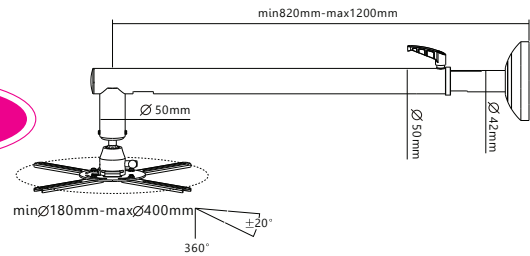

PROJECTOR MOUNTS

SKILL MOUNT سكيل ماونت
Electronics Trading LLC لتجارة الالكترونيات ش ذ م م

Short through

SH S05P

• Cable Management

- Profile
 475~655mm
- Rotation
 360°
- Tilt Range
 0 ~ -15°
- Mounting Range
 130~320mm
- Weight Capacity
 10 Kg

Short through

SH S06P

• Cable Management

- Profile
 820~1200mm
- Swivel Range
 +20° ~ -20°
- Rotation
 360°
- Tilt Range
 +20° ~ -20°
- Mounting Range
 180~400mm
- Weight Capacity
 26 Kg

SH TS08

• Projector/Laptop Trolley Stand

- Tilt Range
 +12° ~ -12°
- Profile
 950~1450mm
- Weight Capacity
 10 Kg

SH 07P

● Cable Management

- Profile
255mm
- Swivel Range
+8° ~ -8°
- Rotation
360°
- Tilt Range
+20° ~ -20°
- Mounting Range
130~470mm
- Weight Capacity
45 Kg

SH 01P

Profile	Swivel Range	Rotation	Tilt Range	Mounting Range	Weight Capacity
380~580mm	15°~15°	360°	+15° ~ -15°	54~320mm	13.5 Kg

SH 08P

● Cable Management

Profile	Swivel Range	Rotation	Tilt Range	Mounting Range	Weight Capacity
745~1145mm	+8° ~ -8°	360°	+20° ~ -20°	130~470mm	35 Kg