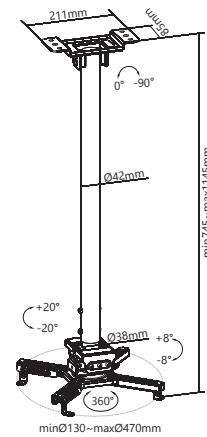

- Tilt Range
 +12° ~ -12°
- Profile
 950~1450mm
- Weight Capacity
 10 Kg

SH 07P

● Cable Management

- Profile
255mm
- Swivel Range
+8° ~ -8°
- Rotation
360°
- Tilt Range
+20° ~ -20°
- Mounting Range
130~470mm
- Weight Capacity
45 Kg

SH 07PB

● Cable Management

- Profile
255mm
- Swivel Range
+8° ~ -8°
- Rotation
360°
- Tilt Range
+20° ~ -20°
- Mounting Range
130~470mm
- Weight Capacity
45 Kg

SH 011P

- Profile
150mm
- Swivel Range
15°~15°
- Rotation
360°
- Tilt Range
+15° ~ -15°
- Mounting Range
54~320mm
- Weight Capacity
13.5 Kg

SH 01P

Profile	Swivel Range	Rotation	Tilt Range	Mounting Range	Weight Capacity
380~580mm	15°~15°	360°	+15° ~ -15°	54~320mm	13.5 Kg

SH 08P

● Cable Management

Profile	Swivel Range	Rotation	Tilt Range	Mounting Range	Weight Capacity
745~1145mm	+8° ~ -8°	360°	+20° ~ -20°	130~470mm	35 Kg

SH 08PB

● Cable Management

Profile	Swivel Range	Rotation	Tilt Range	Mounting Range	Weight Capacity
745~1145mm	+8° ~ -8°	360°	+20° ~ -20°	130~470mm	35 Kg

SH 02P

			
650~1000mm	+15° ~ -15°	+15° ~ -15°	25 Kg