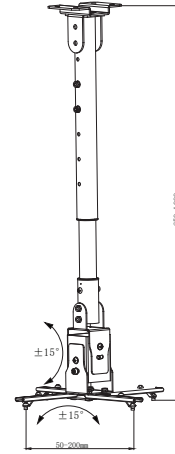

- Tilt Range
 +12° ~ -12°
- Profile
 950~1450mm
- Weight Capacity
 10 Kg

SH 07P

● Cable Management

- Profile
255mm
- Swivel Range
+8° ~ -8°
- Rotation
360°
- Tilt Range
+20° ~ -20°
- Mounting Range
130~470mm
- Weight Capacity
45 Kg

SH 07PB

● Cable Management

- Profile
255mm
- Swivel Range
+8° ~ -8°
- Rotation
360°
- Tilt Range
+20° ~ -20°
- Mounting Range
130~470mm
- Weight Capacity
45 Kg

SH 011P

- Profile
150mm
- Swivel Range
15°~15°
- Rotation
360°
- Tilt Range
+15° ~ -15°
- Mounting Range
54~320mm
- Weight Capacity
13.5 Kg

SH 01P

Profile	Swivel Range	Rotation	Tilt Range	Mounting Range	Weight Capacity
380~580mm	15°~15°	360°	+15° ~ -15°	54~320mm	13.5 Kg

SH 08P

● Cable Management

Profile	Swivel Range	Rotation	Tilt Range	Mounting Range	Weight Capacity
745~1145mm	+8° ~ -8°	360°	+20° ~ -20°	130~470mm	35 Kg

SH 08PB

● Cable Management

Profile	Swivel Range	Rotation	Tilt Range	Mounting Range	Weight Capacity
745~1145mm	+8° ~ -8°	360°	+20° ~ -20°	130~470mm	35 Kg

SH 02P

			
650~1000mm	+15° ~ -15°	+15° ~ -15°	25 Kg