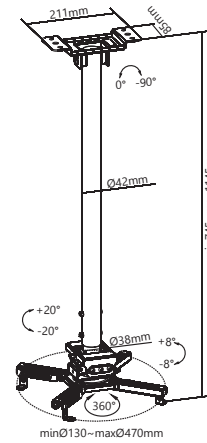

- Tilt Range
 +12° ~ -12°
- Profile
 950~1450mm
- Weight Capacity
 10 Kg

SH 07P

● Cable Management

- Profile
255mm
- Swivel Range
+8° ~ -8°
- Rotation
360°
- Tilt Range
+20° ~ -20°
- Mounting Range
130~470mm
- Weight Capacity
45 Kg

SH 07PB

● Cable Management

- Profile
255mm
- Swivel Range
+8° ~ -8°
- Rotation
360°
- Tilt Range
+20° ~ -20°
- Mounting Range
130~470mm
- Weight Capacity
45 Kg

SH 011P

- Profile
150mm
- Swivel Range
15°~15°
- Rotation
360°
- Tilt Range
+15° ~ -15°
- Mounting Range
54~320mm
- Weight Capacity
13.5 Kg

SH 01P

Profile	Swivel Range	Rotation	Tilt Range	Mounting Range	Weight Capacity
380~580mm	15°~15°	360°	+15° ~ -15°	54~320mm	13.5 Kg

SH 08P

● Cable Management

Profile	Swivel Range	Rotation	Tilt Range	Mounting Range	Weight Capacity
745~1145mm	+8° ~ -8°	360°	+20° ~ -20°	130~470mm	35 Kg

SH 08PB

● Cable Management

Profile	Swivel Range	Rotation	Tilt Range	Mounting Range	Weight Capacity
745~1145mm	+8° ~ -8°	360°	+20° ~ -20°	130~470mm	35 Kg

SH 02P

			
650~1000mm	+15° ~ -15°	+15° ~ -15°	25 Kg