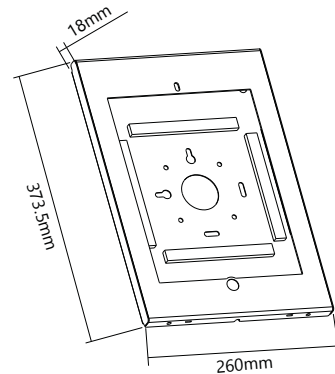

- Anti-theft Tablet Mount
- Wall Mount
- iPad 2, 3, 4, Air, Air 2
- 9.7"
- 1 Kg

SH 260 01L