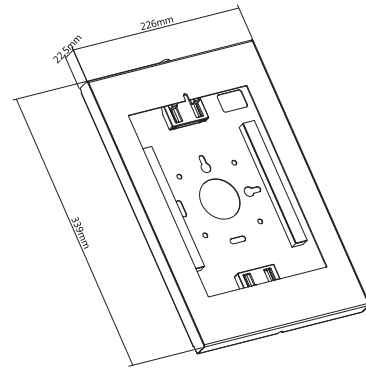

- Table Display KIOSK
- Wall Mount
- iPad Air 10.5" (Gen 3), iPad (9.7", 10.2"), Galaxy Tab 10.1" (2019)

1 Kg

SH 3202