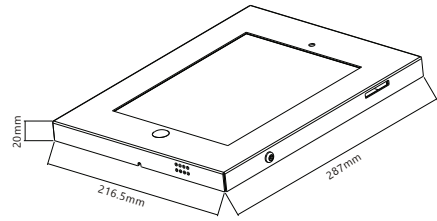

- Anti-theft Tablet Mount
- Wall Mount
- iPad 2, 3, 4, Air
- 9.7"
- 1 Kg

- Anti-theft Tablet Mount
- Wall Mount
- Galaxy 10.1"
- 10.1"
- 1 Kg

- Anti-theft Tablet Mount
- Wall Mount
- iPad 2, 3, 4, Air, Air 2
- 9.7"
- 1 Kg

- Anti-theft Tablet Mount
- Wall Mount
- iPad pro 12.9"
- 9.7"
- 1 Kg