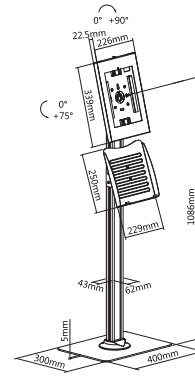

- Anti-theft Tablet Floor Stand
- ipad 1,2,3,4 & Air, Galaxy 9.7"-10.1"
- 🔄 0 ~ +90°

SH PAD 04