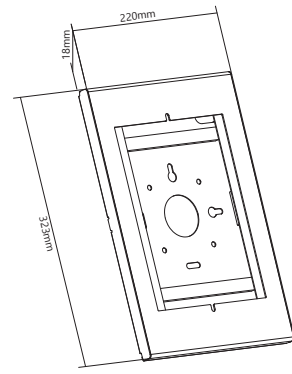

- Anti-theft Tablet Mount
- iPad, iPad Air
- Wall / Table Mount
- 9.7"
- on wall 65° ~ 15°, on table 75° ~ 25°

SH 120 01A

- Anti-theft Tablet Mount
- Wall Mount
- iPad 2, 3, 4, Air
- 9.7"
- 1 Kg

SH 120 01S

- Anti-theft Tablet Mount
- Wall Mount
- Galaxy 10.1"
- 10.1"
- 1 Kg

SH 260 01

- Anti-theft Tablet Mount
- Wall Mount
- iPad 2, 3, 4, Air, Air 2
- 9.7"
- 1 Kg

SH 260 01L

- Anti-theft Tablet Mount
- Wall Mount
- iPad pro 12.9"
- 9.7"
- 1 Kg