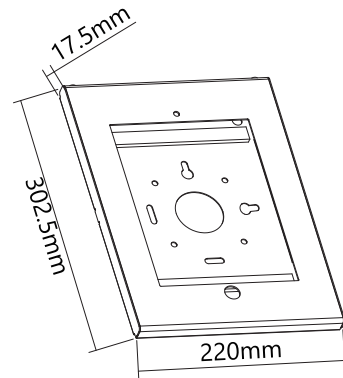

**SH PAD07-2**

- Tabletop Stand
- Tablet holder
- 4.7"~12.9"
- 75x75
- 0° ~ +180°
- 1 Kg

**SH LP02**

- Laptop / Tablet Stand
- Height Adjustable
- 11"~15"
- 5 Kg

**SH LP03**

- Laptop / Tablet Stand
- Height Adjustable
- 11"~15"
- 5 Kg

**SH LP15**

- Laptop / Tablet Stand
- Height Adjustable
- 11"~15"
- 5 Kg

**SH 120 06AL**

- Anti-theft Tablet Mount
- iPad, iPad Air
- Wall / Table Mount
- 9.7"
- on wall 65° ~ 15°, on table 75° ~ 25°

**SH 120 06ALW**

- Anti-theft Tablet Mount
- iPad, iPad Air
- Wall / Table Mount
- 9.7"
- on wall 65° ~ 15°, on table 75° ~ 25°

SH 120 01A

- Anti-theft Tablet Mount
- Wall Mount
- iPad 2, 3, 4, Air
- 9.7"
- 1 Kg

SH 120 01S

- Anti-theft Tablet Mount
- Wall Mount
- Galaxy 10.1"
- 10.1"
- 1 Kg

SH 260 01

- Anti-theft Tablet Mount
- Wall Mount
- iPad 2, 3, 4, Air, Air 2
- 9.7"
- 1 Kg

SH 260 01L

- Anti-theft Tablet Mount
- Wall Mount
- iPad pro 12.9"
- 9.7"
- 1 Kg