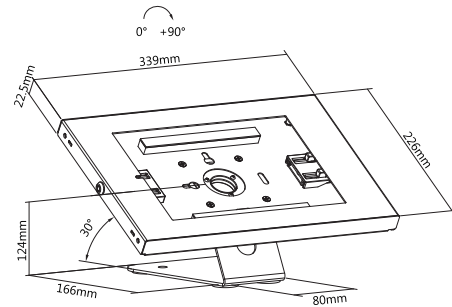

- Anti-theft Tablet Mount
- Wall Mount
- iPad Pro (9.7" - 11"), iPad Air (9.7" - 10.9"), iPad (5, 6, 7, 8, 9), Galaxy 10.4"

1 Kg