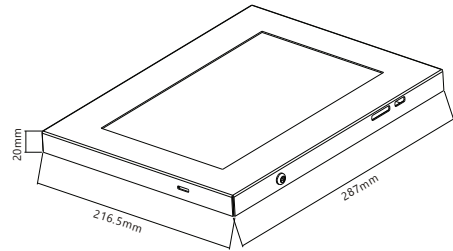

- Anti-theft Tablet Mount
- Wall Mount
- iPad 2, 3, 4, Air
- 9.7"
- 1 Kg

SH 120 01S