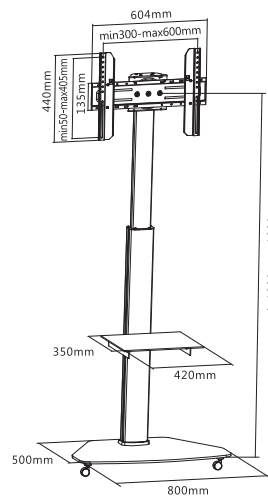

60"~100"

1000x600

2300x1350x683mm

+5° ~ -10°

100 Kg

Aluminium

SH 666TW

Curved TV 60"~100" VESA 1000x600 Size 2366x1138x700mm Tilt +5° ~ -10° 100 Kg

SH 666TB

Curved TV 60"~100" VESA 1000x600 Size 1830x1350x683mm Tilt +5° ~ -10° 100 Kg

SH 400FS

Curved TV 37"~70" VESA 600x400 Size 1800x800x500mm 180° 40 Kg

SH 046RMS

37"~75"

VESA 600x400

Size 1595x920x702mm

32"~75"

600x400

Size 1900x700x430mm

40 Kg

**SH 100FS**

60"~85"

900x600

Size 1470x1020x610mm

60 Kg

**DG 60B**

32"~70"

600x400

Size 1750x900x640mm

50 Kg

**SH 605BFS**

- Telescopic Height Adjustable
- 32"~70"
- VESA 600x400
- Tilt +10° ~ -10°
- 50 Kg