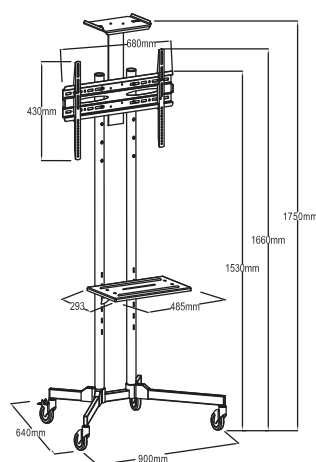

SH 1500 70

32"~70"

VESA 600x400

Size 1530x845x716mm

500mm

50 Kg

**DG 75B**

● Telescopic Mobile TV Cart

32"~75"

600x400

Size 1900x700x430mm

40 Kg

**SH 100FS**

60"~85"

900x600

Size 1470x1020x610mm

60 Kg

**DG 60B**

32"~70"

600x400

Size 1750x900x640mm

50 Kg

**SH 605BFS**

- Telescopic Height Adjustable
- 32"~70"
- VESA 600x400
- Tilt +10° ~ -10°
- 50 Kg

**SH WS07**

- Mobile Workstation
- Height Adjustable
- Size 1128x566x501mm
- Tilt 0° ~ -30°
- 8 Kg

**SH WST01A**

- Mobile Workstation
- Height Adjustable
- Size 1250x562x426mm
- Tilt 0° ~ -40°
- 40 Kg

**SKILL MOUNT**  
Electronics Trading LLC