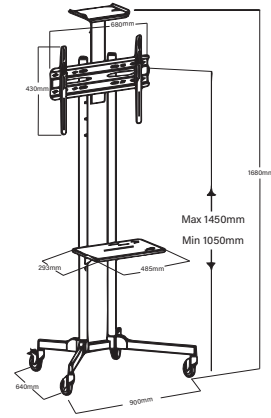

32"~75"

600x400

Size 1900x700x430mm

40 Kg

**SH 100FS**

60"~85"

900x600

Size 1470x1020x610mm

60 Kg

**DG 60B**

32"~70"

600x400

Size 1750x900x640mm

50 Kg

**SH 605BFS**

- Telescopic Height Adjustable
- 32"~70"
- VESA 600x400
- Tilt +10° ~ -10°
- 50 Kg

**SH WS07**

- Mobile Workstation
- Height Adjustable
- Size 1128x566x501mm
- Tilt 0° ~ -30°
- 8 Kg

**SH WST01A**

- Mobile Workstation
- Height Adjustable
- Size 1250x562x426mm
- Tilt 0° ~ -40°
- 40 Kg

**SKILL MOUNT**  
Electronics Trading LLC