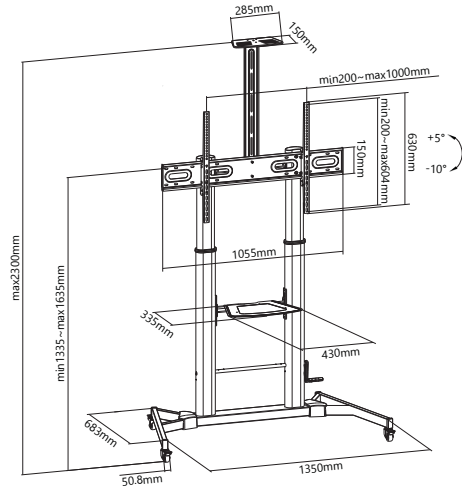

SH 777FS-CR

60"~100"

1000x600

2300x1350x683mm

+5° ~ -10°

100 Kg