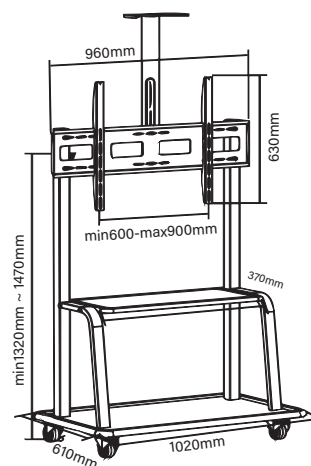

SH 1500 70

32"~70"

VESA 600x400

Size 1530x845x716mm

500mm

50 Kg

**DG 75B**

● Telescopic Mobile TV Cart

32"~75"

600x400

Size 1900x700x430mm

40 Kg

**SH 100FS**

60"~85"

900x600

Size 1470x1020x610mm

60 Kg

**DG 60B**

32"~70"

600x400

Size 1750x900x640mm

50 Kg

**SH 605BFS**

- Telescopic Height Adjustable
- 32"~70"
- VESA 600x400
- Tilt +10° ~ -10°
- 50 Kg

**SH WS07**

- Mobile Workstation
- Height Adjustable
- Size 1128x566x501mm
- Tilt 0° ~ -30°
- 8 Kg

**SH WST01A**

- Mobile Workstation
- Height Adjustable
- Size 1250x562x426mm
- Tilt 0° ~ -40°
- 40 Kg

**SKILL MOUNT**  
Electronics Trading LLC