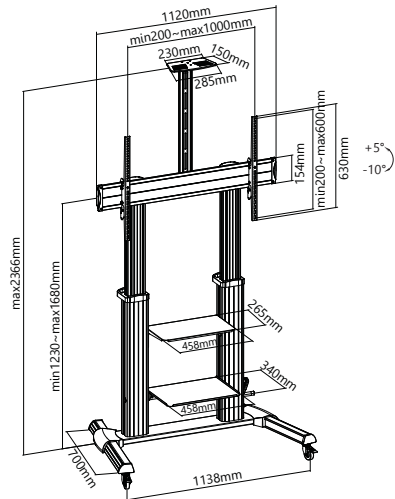

70"~120"

1000x600

2366x1138x700mm

+5° ~ -10°

140 Kg