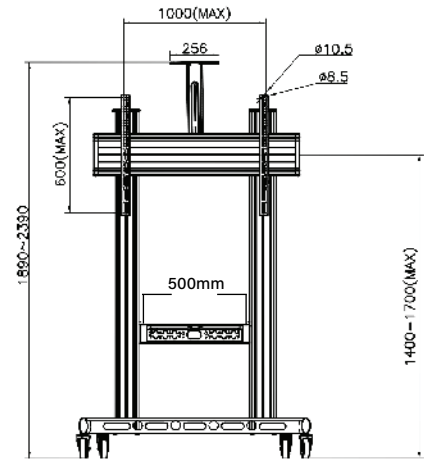

SH 1800 100

60"~100"

1200x600

2390x1220x715mm

300mm

136 Kg