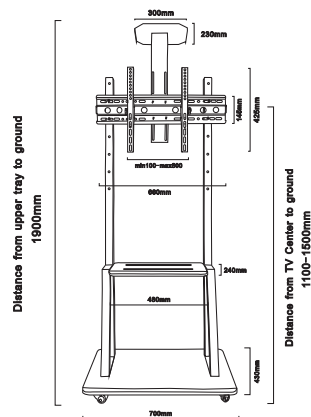

SH 1500 70

32"~70"

VESA 600x400

Size 1530x845x716mm

500mm

50 Kg

**DG 75B**

● Telescopic Mobile TV Cart

32"~75"

600x400

Size 1900x700x430mm

40 Kg

**SH 100FS**

60"~85"

900x600

Size 1470x1020x610mm

60 Kg

**DG 60B**

32"~70"

600x400

Size 1750x900x640mm

50 Kg

**SH 605BFS**

- Telescopic Height Adjustable
- 32"~70"
- VESA 600x400
- Tilt +10° ~ -10°
- 50 Kg

**SH WS07**

- Mobile Workstation
- Height Adjustable
- Size 1128x566x501mm
- Tilt 0° ~ -30°
- 8 Kg

**SH WST01A**

- Mobile Workstation
- Height Adjustable
- Size 1250x562x426mm
- Tilt 0° ~ -40°
- 40 Kg

**SKILL MOUNT**  
Electronics Trading LLC