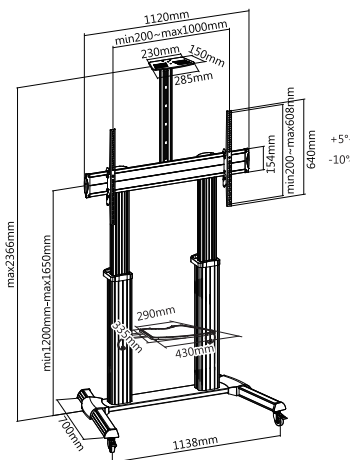

60"~100"

1000x600

2300x1350x683mm

+5° ~ -10°

100 Kg

Aluminium

SH 666TW

Curved TV 60"~100" VESA 1000x600 Size 2366x1138x700mm Tilt +5° ~ -10° 100 Kg

SH 666TB

Curved TV 60"~100" VESA 1000x600 Size 1830x1350x683mm Tilt +5° ~ -10° 100 Kg

SH 400FS

Curved TV 37"~70" VESA 600x400 Size 1800x800x500mm 180° 40 Kg

SH 046RMS

37"~75"

VESA 600x400

Size 1595x920x702mm

32"~75"

600x400

Size 1900x700x430mm

40 Kg

**SH 100FS**

60"~85"

900x600

Size 1470x1020x610mm

60 Kg

**DG 60B**

32"~70"

600x400

Size 1750x900x640mm

50 Kg

**SH 605BFS**

- Telescopic Height Adjustable
- 32"~70"
- VESA 600x400
- Tilt +10° ~ -10°
- 50 Kg