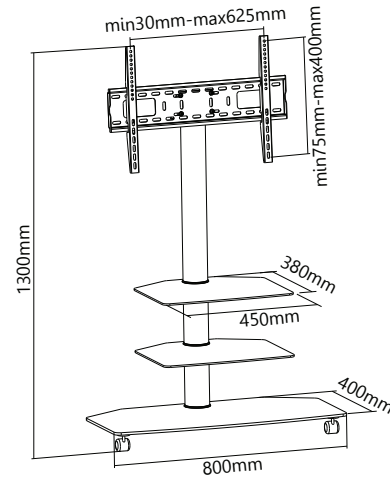

SH 301FS

32"~55"

VESA 600x400

Size 1300x800x400mm

30 Kg