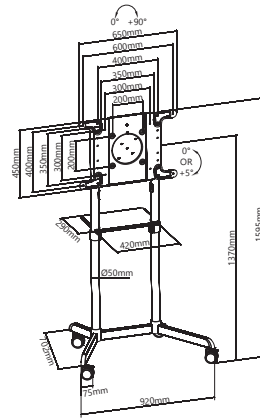

60"~100"

1000x600

2300x1350x683mm

+5° ~ -10°

100 Kg

Aluminium

SH 666TW

Curved TV 60"~100" VESA 1000x600 Size 2366x1138x700mm Tilt +5° ~ -10° 100 Kg

SH 666TB

Curved TV 60"~100" VESA 1000x600 Size 1830x1350x683mm Tilt +5° ~ -10° 100 Kg

SH 400FS

Curved TV 37"~70" VESA 600x400 Size 1800x800x500mm 180° 40 Kg

SH 046RMS

37"~75"

VESA 600x400

Size 1595x920x702mm

32"~75"

600x400

Size 1900x700x430mm

40 Kg

**SH 100FS**

60"~85"

900x600

Size 1470x1020x610mm

**SH WS07**

- Mobile Workstation
- Height Adjustable
- Size 1128x566x501mm
- Tilt 0° ~ -30°
- 8 Kg

**SH WST01A**

- Mobile Workstation
- Height Adjustable
- Size 1250x562x426mm
- Tilt 0° ~ -40°
- 40 Kg

**SKILL MOUNT**  
Electronics Trading LLC