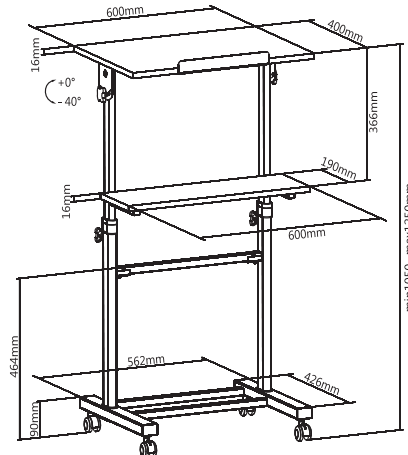

32"~75"

600x400

Size 1900x700x430mm

40 Kg

**SH 100FS**

60"~85"

900x600

Size 1470x1020x610mm

60 Kg

**DG 60B**

32"~70"

600x400

Size 1750x900x640mm

50 Kg

**SH 605BFS**

- Telescopic Height Adjustable
- 32"~70"
- VESA 600x400
- Tilt +10° ~ -10°
- 50 Kg

**SH WS07**

- Mobile Workstation
- Height Adjustable
- Size 1128x566x501mm
- Tilt 0° ~ -30°
- 8 Kg

**SH WST01A**

- Mobile Workstation
- Height Adjustable
- Size 1250x562x426mm
- Tilt 0° ~ -40°
- 40 Kg

**SKILL MOUNT**  
Electronics Trading LLC