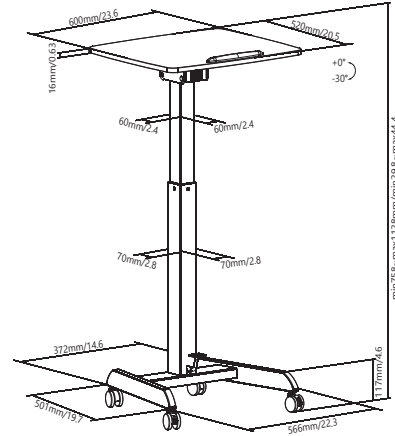

32"~75"

600x400

Size 1900x700x430mm

40 Kg

**SH 100FS**

60"~85"

900x600

Size 1470x1020x610mm

60 Kg

**DG 60B**

32"~70"

600x400

Size 1750x900x640mm

50 Kg

**SH 605BFS**

- Telescopic Height Adjustable
- 32"~70"
- VESA 600x400
- Tilt +10° ~ -10°
- 50 Kg

**SH WS07**

- Mobile Workstation
- Height Adjustable
- Size 1128x566x501mm
- Tilt 0° ~ -30°
- 8 Kg

**SH WST01A**

- Mobile Workstation
- Height Adjustable
- Size 1250x562x426mm
- Tilt 0° ~ -40°
- 40 Kg

**SKILL MOUNT**  
Electronics Trading LLC