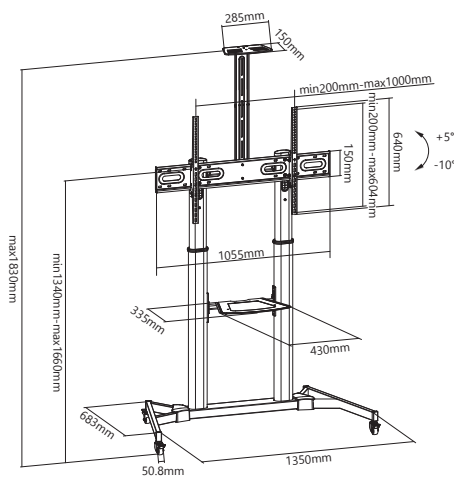

60"~100"

1000x600

2300x1350x683mm

+5° ~ -10°

100 Kg

Aluminium

SH 666TW

Curved TV 60"~100" VESA 1000x600 Size 2366x1138x700mm Tilt +5° ~ -10° 100 Kg

SH 666TB

Curved TV 60"~100" VESA 1000x600 Size 1830x1350x683mm Tilt +5° ~ -10° 100 Kg

SH 400FS

Curved TV 37"~70" VESA 600x400 Size 1800x800x500mm 180° 40 Kg

SH 046RMS

37"~75"

VESA 600x400

Size 1595x920x702mm

32"~75"

600x400

Size 1900x700x430mm

40 Kg

**SH 100FS**

60"~85"

900x600

Size 1470x1020x610mm

60 Kg

**DG 60B**

32"~70"

600x400

Size 1750x900x640mm

50 Kg

**SH 605BFS**

- Telescopic Height Adjustable
- 32"~70"
- VESA 600x400
- Tilt +10° ~ -10°
- 50 Kg