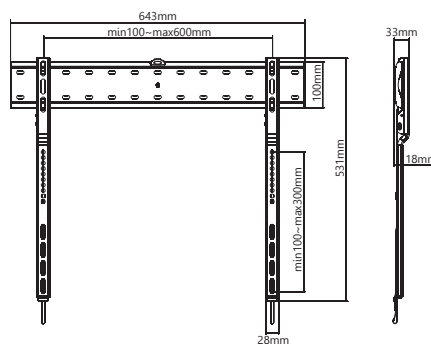

55"~105"
 1000x600
 30mm
 100 Kg

SH 8060F

55"~90"
 1000x600
 30mm
 80 Kg

SH 85F

46"~90"

800x600

30mm

75 Kg

Portrait Wall Mount

SH 64AF

● Portrait Wall Mount

37"~75"

400x600

27mm

75 Kg

Auto spring mechanism

SH V2665

● Portrait / Landscape Wall Mount

32"~65"

400x400

25mm

50 Kg

Ultra Thin

SH 4280UF

43"~80"

600x300

33mm

40 Kg

SH 65F

32"~80"

VESA 600x400

30mm