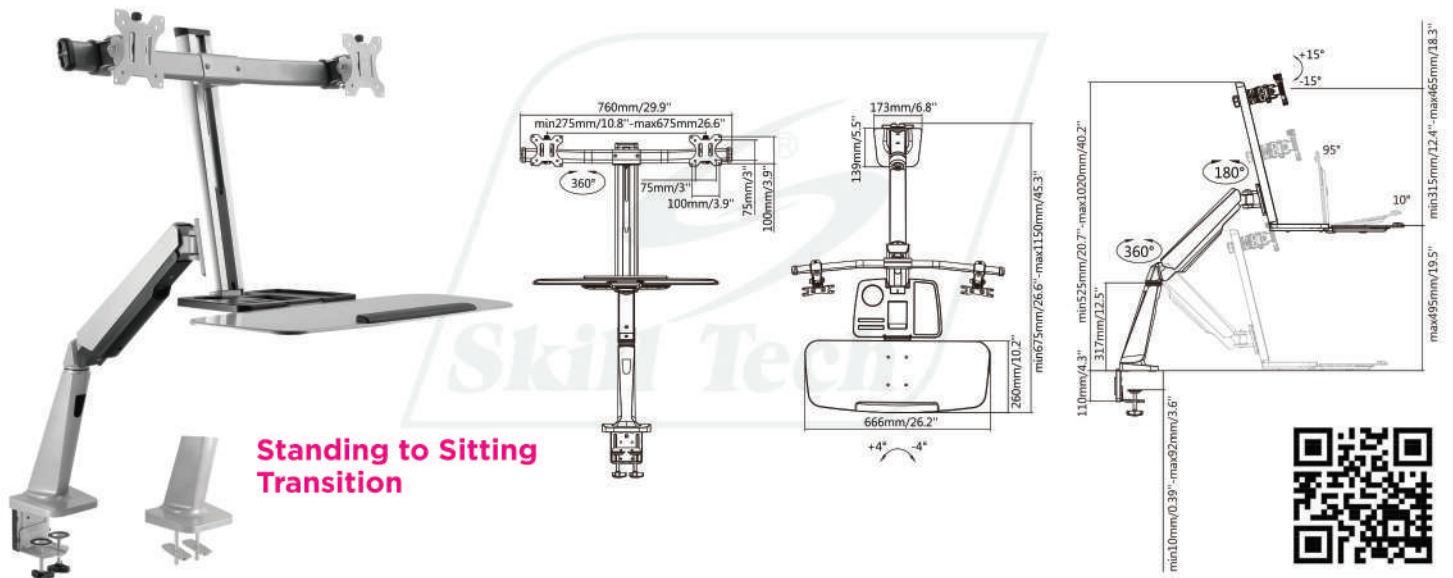

# SHS02 C02

## Sit-stand Workstation Mount

Double Monitor with Keyboard Tray

Screen Size  
13"-27"

Weight Capacity  
1-6kg/2.2-13.2lbs

Weight Capacity  
1kg/2.2lbs

Tilt Range  
+15° ~ -15°

Swivel Range  
+90° ~ -90°

Screen Rotation  
360°

Cable Management

VESA Compatible  
75x75 100x100

**Detachable VESA Plate**  
for easy installation.

**Built-in Spring Gauge**  
can be adjusted to suit various  
monitor weight.

**Secondary Storage Tray**  
offers ample accommodation  
for the cup, phones, notes,  
stationery, etc.

**Built-in Cable Duct**  
hides cables inside the arm for  
clean clutter-free look.